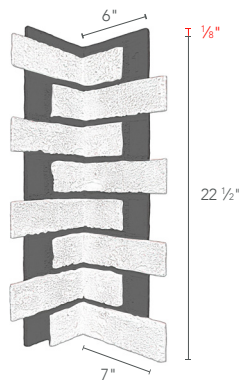

Brick System Measurement Guide

GenStone panels, corners, ledgers, trim can be installed over any flat surface including wood, concrete, brick and stucco.

PANEL

LEDGER

TRIM

OUTSIDE CORNER LEDGER

INSIDE CORNER LEDGER

90° OUTSIDE CORNER

90° INSIDE CORNER

TIPS FOR SUCCESS

SHIPLAP AREA
Do Not Include in Your Overall Measurements

COVERAGE AREA
Include in Your Overall Measurements

PRODUCT FEATURES

- 25 YEAR WARRANTY
- 3.41 R-VALUE