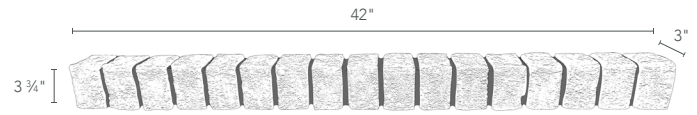

Brick System Measurement Guide

GenStone panels, corners, ledgers, trim can be installed over any flat surface including wood, concrete, brick and stucco.

PANEL

LEDGER

TRIM

OUTSIDE CORNER LEDGER

INSIDE CORNER LEDGER

90° OUTSIDE CORNER

90° INSIDE CORNER

TIPS FOR SUCCESS

SHIPLAP AREA
Do Not Include in Your Overall Measurements

COVERAGE AREA
Include in Your Overall Measurements

PRODUCT FEATURES

- 25 YEAR WARRANTY
- 3.41 R-VALUE