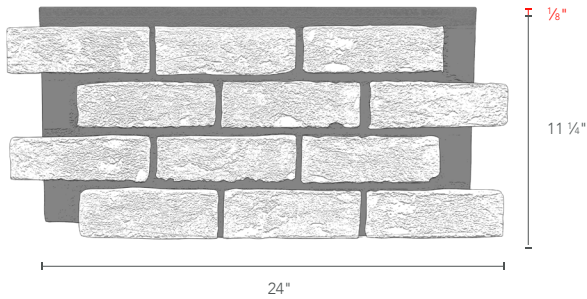

Brick System Measurement Guide

GenStone panels, corners, ledgers, trim can be installed over any flat surface including wood, concrete, brick and stucco.

PANEL

LEDGER

TRIM

OUTSIDE CORNER LEDGER

INSIDE CORNER LEDGER

90° OUTSIDE CORNER

90° INSIDE CORNER

TIPS FOR SUCCESS

SHIPLAP AREA
Do Not Include in Your Overall Measurements

COVERAGE AREA
Include in Your Overall Measurements

PRODUCT FEATURES

- 25 YEAR WARRANTY
- 3.41 R-VALUE