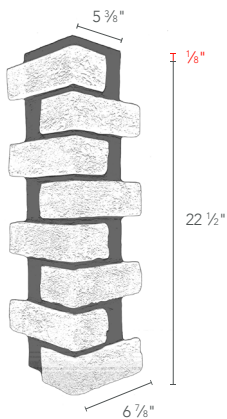

Brick System Measurement Guide

GenStone panels, corners, ledgers, trim can be installed over any flat surface including wood, concrete, brick and stucco.

PANEL

LEDGER

TRIM

OUTSIDE CORNER LEDGER

INSIDE CORNER LEDGER

90° OUTSIDE CORNER

90° INSIDE CORNER

TIPS FOR SUCCESS

SHIPLAP AREA
Do Not Include in Your Overall Measurements

COVERAGE AREA
Include in Your Overall Measurements

PRODUCT FEATURES

- 25 YEAR WARRANTY
- 3.41 R-VALUE