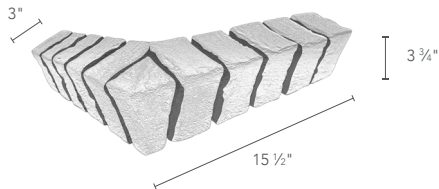

Brick System Measurement Guide

GenStone panels, corners, ledgers, trim can be installed over any flat surface including wood, concrete, brick and stucco.

PANEL

LEDGER

TRIM

OUTSIDE CORNER LEDGER

INSIDE CORNER LEDGER

90° OUTSIDE CORNER

90° INSIDE CORNER

TIPS FOR SUCCESS

SHIPLAP AREA
Do Not Include in Your Overall Measurements

COVERAGE AREA
Include in Your Overall Measurements

PRODUCT FEATURES

- 25 YEAR WARRANTY
- 3.41 R-VALUE