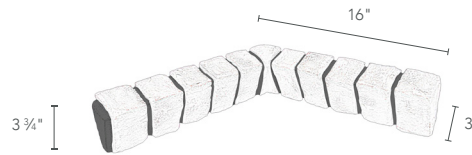

Brick System Measurement Guide

GenStone panels, corners, ledgers, trim can be installed over any flat surface including wood, concrete, brick and stucco.

PANEL

LEDGER

TRIM

OUTSIDE CORNER LEDGER

INSIDE CORNER LEDGER

90° OUTSIDE CORNER

90° INSIDE CORNER

TIPS FOR SUCCESS

SHIPLAP AREA
Do Not Include in Your Overall Measurements

COVERAGE AREA
Include in Your Overall Measurements

PRODUCT FEATURES

- 25 YEAR WARRANTY
- 3.41 R-VALUE